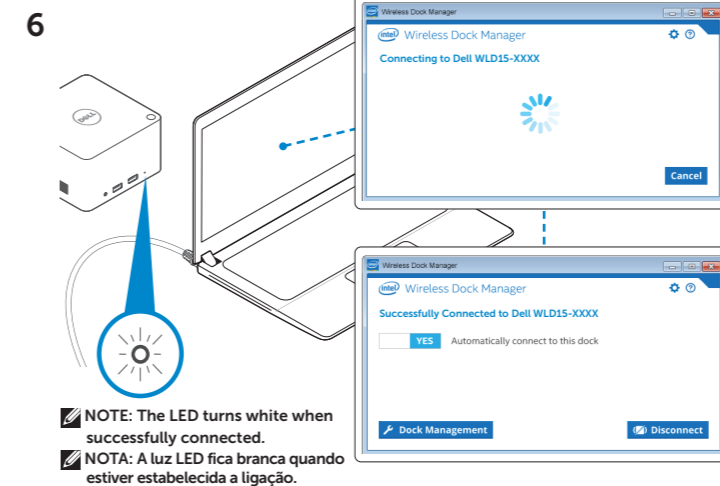

Dell Wireless Docking Station

WLD15

Quick Start Guide Guia de iniciação rápida

Features
Funcionalidades

dell.com/support
dell.com/contactdell
dell.com/regulatory_compliance

Regulatory model: **WLD15**
Modelo regulamentar: **WLD15**