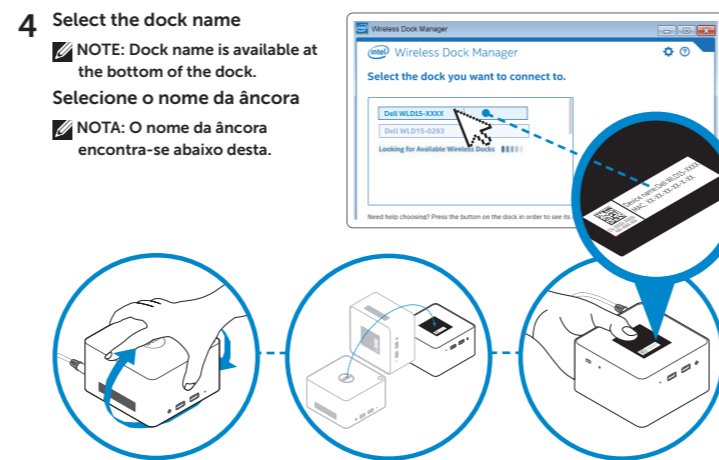

Dell Wireless Docking Station

WLD15

Quick Start Guide Guia de iniciação rápida

Features
Funcionalidades

dell.com/support
dell.com/contactdell
dell.com/regulatory_compliance

Regulatory model: **WLD15**
Modelo regulamentar: **WLD15**