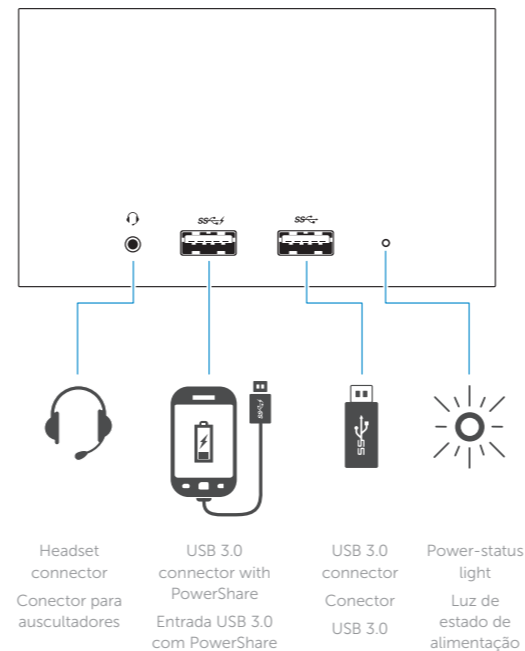

Dell Wireless Docking Station

WLD15

Quick Start Guide Guia de iniciação rápida

Features
Funcionalidades

dell.com/support
dell.com/contactdell
dell.com/regulatory_compliance

Regulatory model: **WLD15**
Modelo regulamentar: **WLD15**