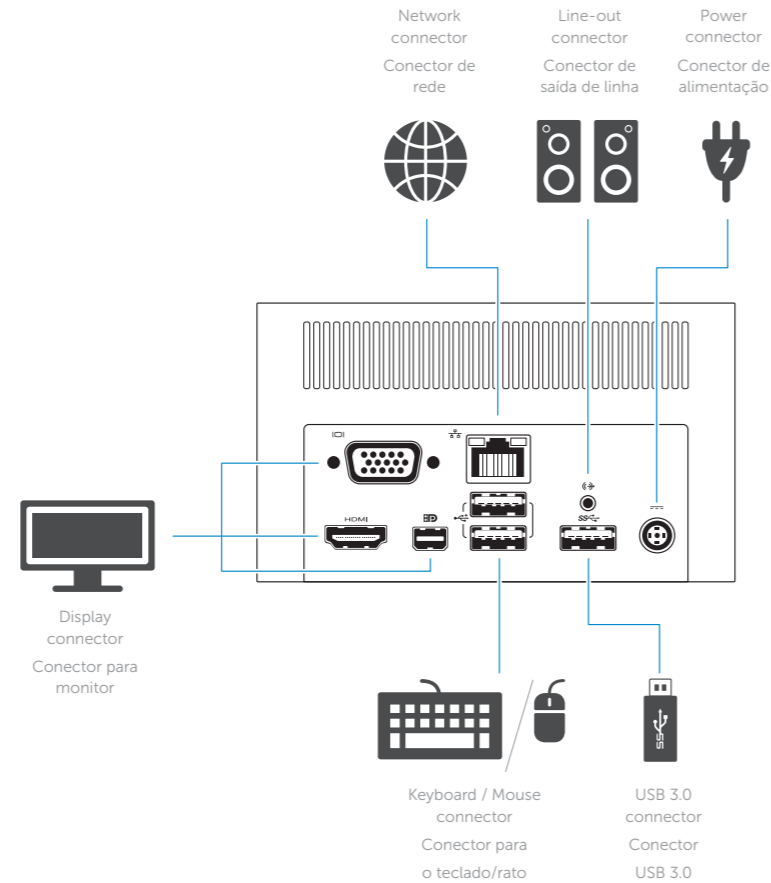

Dell Wireless Docking Station

WLD15

Quick Start Guide Guia de iniciação rápida

Features
Funcionalidades

dell.com/support
dell.com/contactdell
dell.com/regulatory_compliance

Regulatory model: **WLD15**
Modelo regulamentar: **WLD15**