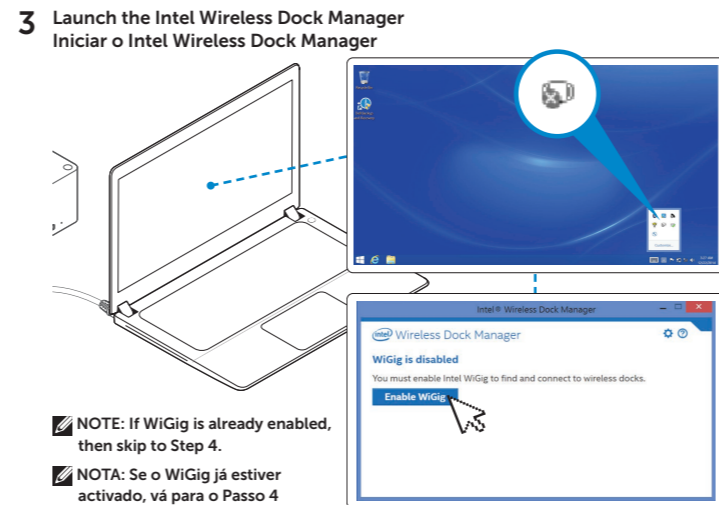

Dell Wireless Docking Station

WLD15

Quick Start Guide Guia de iniciação rápida

Features
Funcionalidades

dell.com/support
dell.com/contactdell
dell.com/regulatory_compliance

Regulatory model: **WLD15**
Modelo regulamentar: **WLD15**